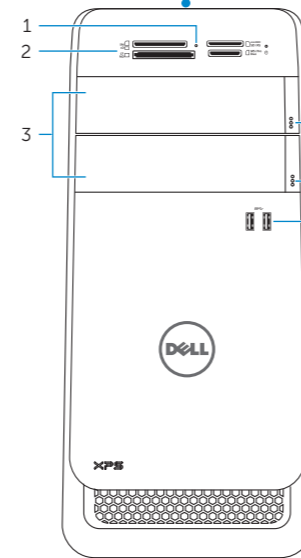

Features

Fitur | Özellikler | Tính năng | الميزات

- Media-card reader light
- Media-card reader
- Optical-drive bays (2)
- USB 3.0 ports (2)
- Optical-drive eject buttons (2)
- Power button
- Accessory tray
- Headphone port

- Microphone port
- USB 2.0 port
- USB 2.0 port with PowerShare
- Power port
- Network port
- USB 2.0 ports (2)
- Display port
- HDMI port

- USB 3.0 ports (4)
- Audio ports (6)
- Expansion-card slots (4)
- Security-cable slot
- Padlock rings
- Service Tag label