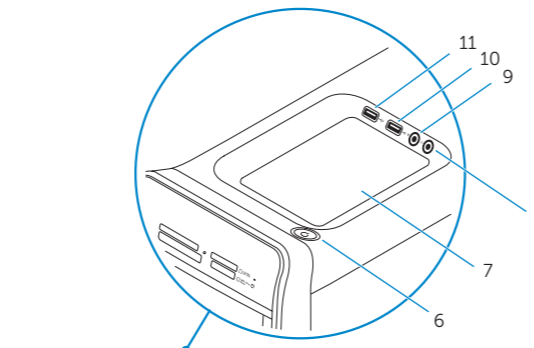

Features

Fitur | Özellikler | Tính năng | الميزات

- Media-card reader light
- Media-card reader
- Optical-drive bays (2)
- USB 3.0 ports (2)
- Optical-drive eject buttons (2)
- Power button
- Accessory tray
- Headphone port

- Microphone port
- USB 2.0 port
- USB 2.0 port with PowerShare
- Power port
- Network port
- USB 2.0 ports (2)
- Display port
- HDMI port

- USB 3.0 ports (4)
- Audio ports (6)
- Expansion-card slots (4)
- Security-cable slot
- Padlock rings
- Service Tag label