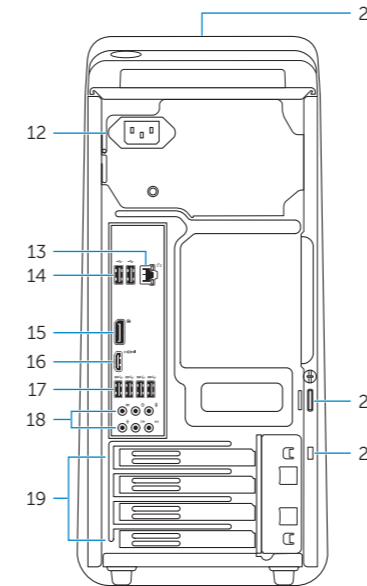

Features

Fitur | Özellikler | Tính năng | الميزات

- Media-card reader light
- Media-card reader
- Optical-drive bays (2)
- USB 3.0 ports (2)
- Optical-drive eject buttons (2)
- Power button
- Accessory tray
- Headphone port

- Microphone port
- USB 2.0 port
- USB 2.0 port with PowerShare
- Power port
- Network port
- USB 2.0 ports (2)
- Display port
- HDMI port

- USB 3.0 ports (4)
- Audio ports (6)
- Expansion-card slots (4)
- Security-cable slot
- Padlock rings
- Service Tag label